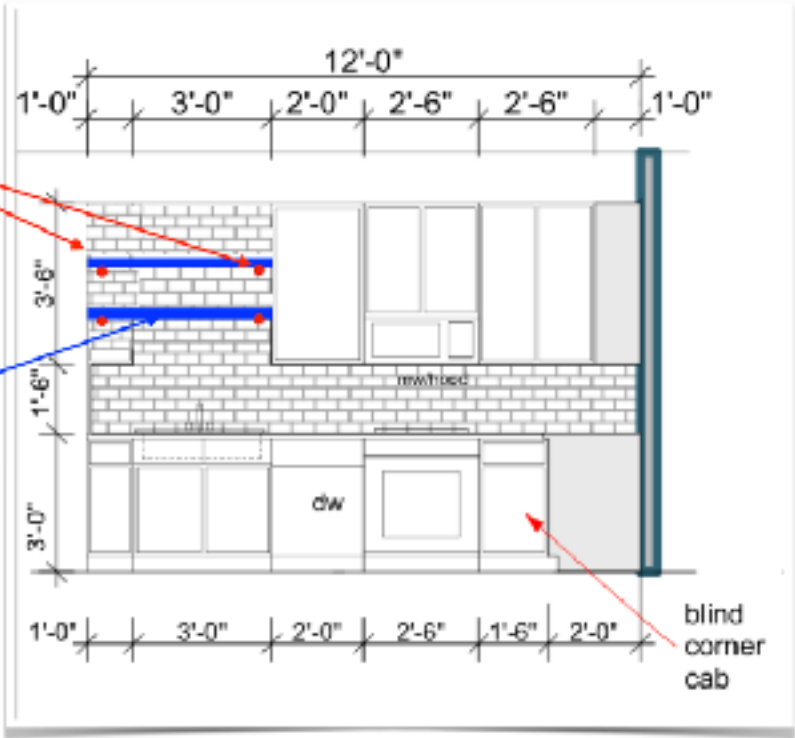

IRON SUPPORTS

WOOD SHELVING

KITCHEN ELEVATION (EXAMPLE)
NOT TO SCALE