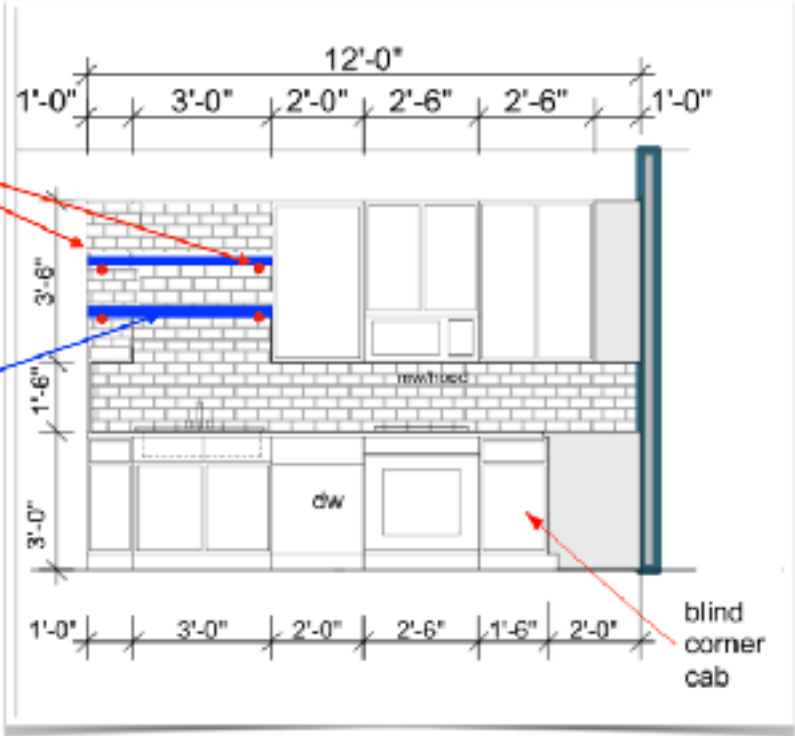

IRON SUPPORTS

WOOD SHELVING

KITCHEN ELEVATION (EXAMPLE)
NOT TO SCALE