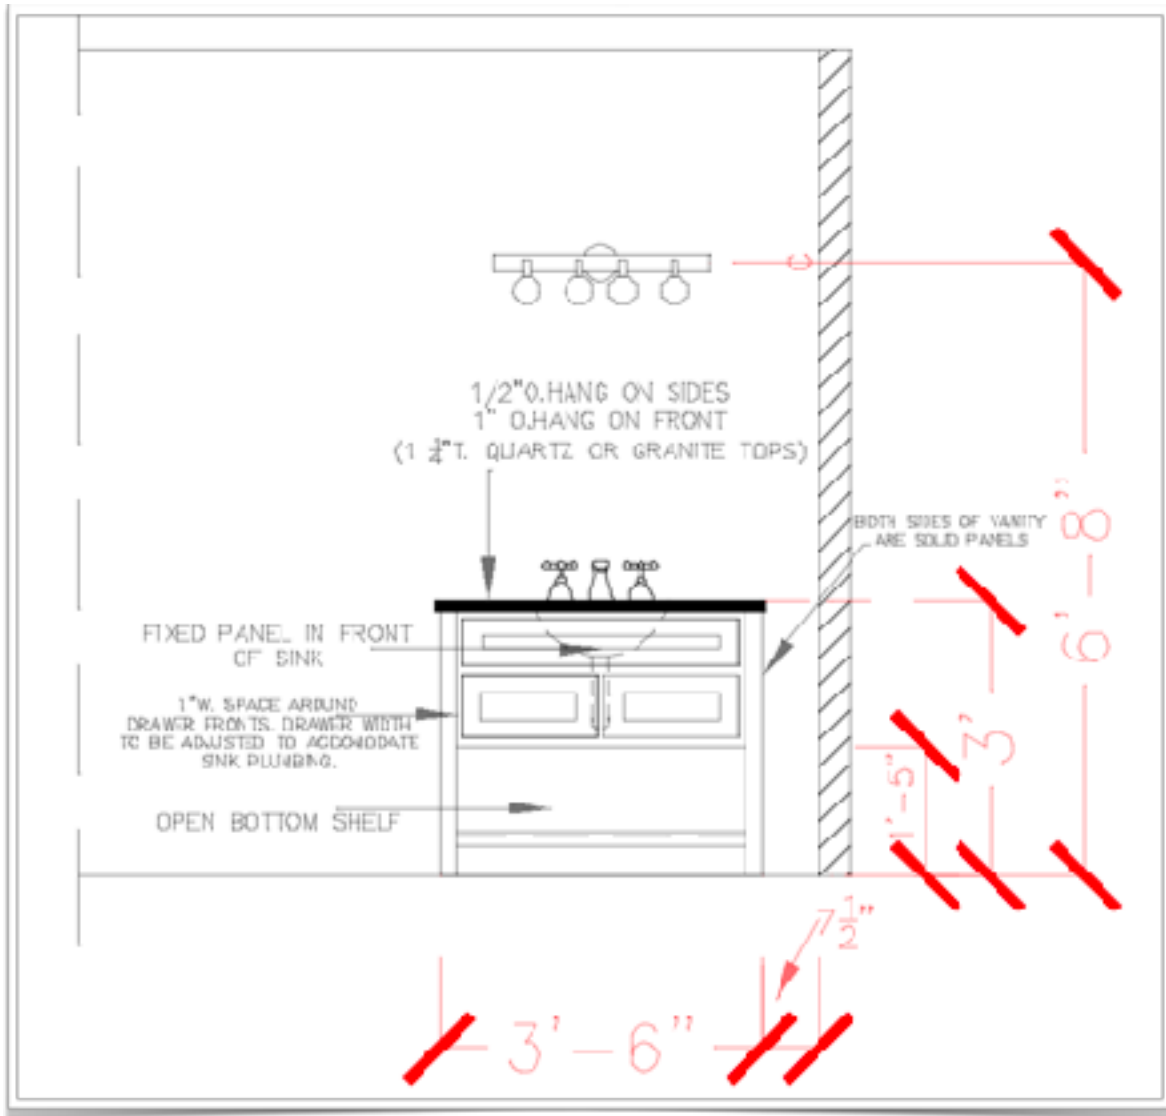

FREESTANDING VANITY
2506 WINFORD AVENUE
NASHVILLE, TN 37211

VANITY DESIGN